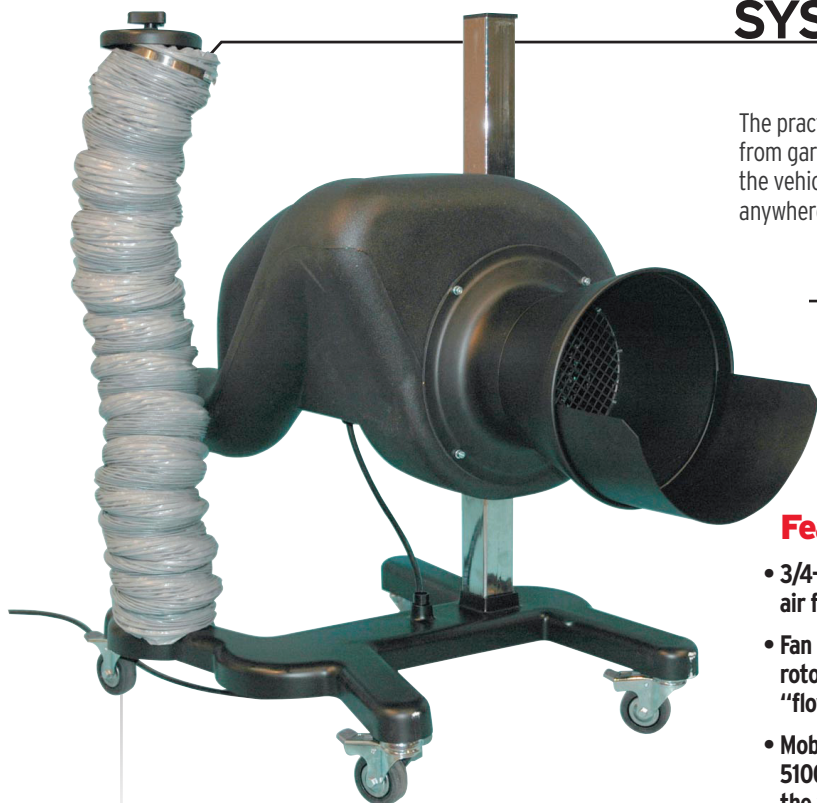

EV-5100, EV-ADPT

PORTABLE EXHAUST EXTRACTION SYSTEM

The practical and affordable solution for removing exhaust fumes from garage service areas. Portable extractor captures fumes from the vehicle and discharges them safely up to 30' away. Can be moved anywhere exhaust removal is needed.

SPECIFICATIONS:

DIMENSIONS	24" Wx24" Dx35" H
MOTOR	3/4-HP - 330 CFM
DISCHARGE HOSE	30'
ELECTRICAL OUTLET	110V
WEIGHT	86 LBS.

Features Include

- 3/4-HP fan produces 330 cfm air flow
- Fan is mounted in tough, roto-molded polyethylene "flow-through" case
- Mobile base makes the EV-5100 easy to position behind the vehicle
- Height position is controlled by a quick-release, spring-loaded cam
- The discharge hose stores neatly when not in use
- Optional "Y" hose adapter available for dual-exhaust vehicles

"Y" HOSE ADAPTER

- Converts EV-5100 for use with dual-exhaust vehicles and motorcycles
- Works with standard 3" exhaust hoses and "Y" hose adapters
- Does not include hose or tailpipe adapters
- Weight: 2 lbs.