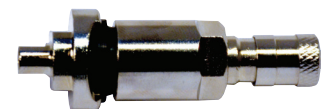

Servicing Dynamic DVT TPMS Sensors

Vehicles with Dynamic DVT Sensors installed that are in need of tire repair or replacement, require the use of the proper replacement valve stem when servicing.

Correct Sensor / Valve Stem Combinations

Dynamic Pro-Select Series "2"

DVT-P3152

6-207A

DVT-P4332

6-225

DVT-P4332W

6-203

6-225B

Dynamic Pro-Select Series "1"

DVT-P3151

DVT-CV-1

DVT-P4331

DVT-SV-2

Dynamic Multi-App Sensors

- DVT-1000
- DVT-1001H
- DVT-1002H
- DVT-1003A
- DVT-1004A
- DVT-1005
- DVT-1006
- DVT-1007

DVT-CV-1